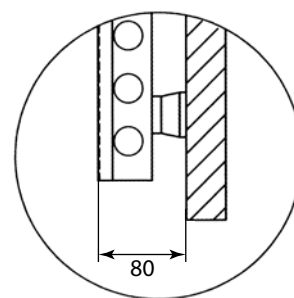

LAVA CHROME

RAL

RAL 9003

Cr

STRAIGHT

ROUNDED

Made to measure is possible

H (mm)	L (mm)	Watt: 75/65/20°C
600	400	267
800	400	298
800	500	364
850	390	238
1200	500	546

H (mm)	L (mm)	Watt: 75/65/20°C
720	440	267
1000	440	376
1270	440	483
720	520	328
1000	520	436
1000	630	499

LAVA ELEGANT

RAL

RAL 9003

Cr

Made to measure is possible

H (mm)	L (mm)	Electrical element
600	400	400 W
850	390	400 W

SMART FAMILY

H (mm)	L (mm)	Watt: 75/65/20°C
974	450	388
1374	450	583
1694	450	718
974	600	521
1374	600	751
1694	600	916

STYLE ME

SUNNY BEIGE

DANDY WHITE

H (mm)	L (mm)	Watt: 75/65/20°C
1374	450	583
1694	450	718
1374	600	751
1694	600	916