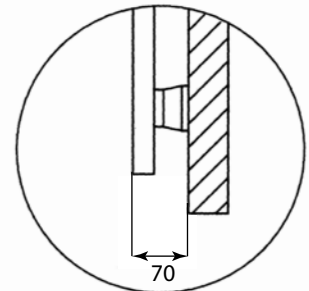

	H (mm)	L (mm)	Watt: 75/65/20°C
PLATEAU VERTICAL	1800	300	918
	2000	300	981

FLAT

RAL

RAL 9003

Made to measure is possible
Radiator Specials; 3 to 4 weeks production time

H (mm)	L (mm)	Watt: 75/65/20°C
400	320	148
500		185
700		259
800		296
1200		444
400	420	185
500		231
700		323
800		370
1200		550
400	520	222
500		278
700		389
800		444
1200		667

LAVA CHROME

RAL

RAL 9003

Cr

STRAIGHT

ROUNDED

Made to measure is possible

H (mm)	L (mm)	Watt: 75/65/20°C
600	400	267
800	400	298
800	500	364
850	390	238
1200	500	546

H (mm)	L (mm)	Watt: 75/65/20°C
720	440	267
1000	440	376
1270	440	483
720	520	328
1000	520	436
1000	630	499

LAVA ELEGANT

RAL

RAL 9003

Cr

Made to measure is possible

H (mm)	L (mm)	Electrical element
600	400	400 W
850	390	400 W