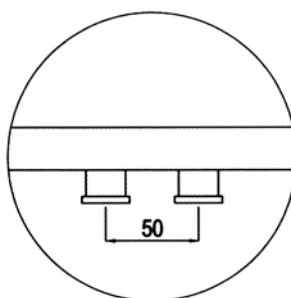

LAVA CHROME

RAL

RAL 9003

Cr

STRAIGHT

ROUNDED

Made to measure is possible

H (mm)	L (mm)	Watt: 75/65/20°C
600	400	267
800	400	298
800	500	364
850	390	238
1200	500	546

H (mm)	L (mm)	Watt: 75/65/20°C
720	440	267
1000	440	376
1270	440	483
720	520	328
1000	520	436
1000	630	499

LAVA ELEGANT

RAL

RAL 9003

Cr

Made to measure is possible

H (mm)	L (mm)	Electrical element
600	400	400 W
850	390	400 W

SMART FAMILY

H (mm)	L (mm)	Watt: 75/65/20°C
974	450	388
1374	450	583
1694	450	718
974	600	521
1374	600	751
1694	600	916

STYLE ME

SUNNY BEIGE

DANDY WHITE

H (mm)	L (mm)	Watt: 75/65/20°C
1374	450	583
1694	450	718
1374	600	751
1694	600	916