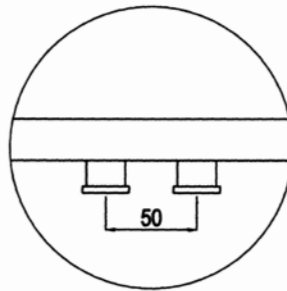

	H (mm)	L (mm)	Watt: 75/65/20°C
PLATEAU VERTICAL	1800	300	918
	2000	300	981

FLAT

RAL

RAL 9003

Made to measure is possible
Radiator Specials; 3 to 4 weeks production time

H (mm)	L (mm)	Watt: 75/65/20°C
400	320	148
500		185
700		259
800		296
1200		444
400	420	185
500		231
700		323
800		370
1200		550
400	520	222
500		278
700		389
800		444
1200		667

LAVA CHROME

RAL

RAL 9003

Cr

STRAIGHT

ROUNDED

Made to measure is possible

H (mm)	L (mm)	Watt: 75/65/20°C
600	400	267
800	400	298
800	500	364
850	390	238
1200	500	546

H (mm)	L (mm)	Watt: 75/65/20°C
720	440	267
1000	440	376
1270	440	483
720	520	328
1000	520	436
1000	630	499

LAVA ELEGANT

RAL

RAL 9003

Cr

Made to measure is possible

H (mm)	L (mm)	Electrical element
600	400	400 W
850	390	400 W