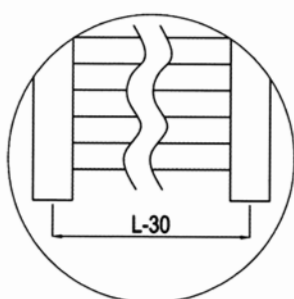

LAVA CHROME

RAL

RAL 9003

Cr

STRAIGHT

ROUNDED

Made to measure is possible

H (mm)	L (mm)	Watt: 75/65/20°C
600	400	267
800	400	298
800	500	364
850	390	238
1200	500	546

H (mm)	L (mm)	Watt: 75/65/20°C
720	440	267
1000	440	376
1270	440	483
720	520	328
1000	520	436
1000	630	499

LAVA ELEGANT

RAL

RAL 9003

Cr

Made to measure is possible

H (mm)	L (mm)	Electrical element
600	400	400 W
850	390	400 W

SMART FAMILY

H (mm)	L (mm)	Watt: 75/65/20°C
974	450	388
1374	450	583
1694	450	718
974	600	521
1374	600	751
1694	600	916

STYLE ME

SUNNY BEIGE

DANDY WHITE

H (mm)	L (mm)	Watt: 75/65/20°C
1374	450	583
1694	450	718
1374	600	751
1694	600	916