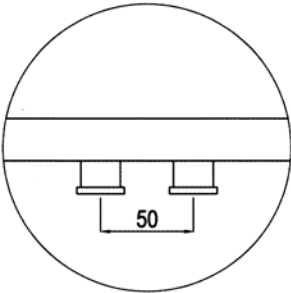

LAVA CHROME

RAL

RAL 9003

Cr

STRAIGHT

ROUNDED

Made to measure is possible

H (mm)	L (mm)	Watt: 75/65/20°C
600	400	267
800	400	298
800	500	364
850	390	238
1200	500	546

H (mm)	L (mm)	Watt: 75/65/20°C
720	440	267
1000	440	376
1270	440	483
720	520	328
1000	520	436
1000	630	499

LAVA ELEGANT

RAL

RAL 9003

Cr

Made to measure is possible

H (mm)	L (mm)	Electrical element
600	400	400 W
850	390	400 W

A300
LINES

A300
ZEN

A300
MIRROR

	RAL White		Sandy
	Platinum		Anthracite

Type	H (mm)	L (mm)	Watt: 75/65/20°C
A-300	1374	750	646
	1694	750	801

OVAL

OVAL LINES

OVAL ZEN

OVAL COVER

H (mm)	L (mm)	Watt: 75/65/20°C
1374	600	1310
1694	600	1545

VALVES AND ELECTRIC HEATERS

RAL  RAL colour table

RAL 9003  Traffic white

RAL 9005  Jet Black

Cr  Chrome

 Yacht