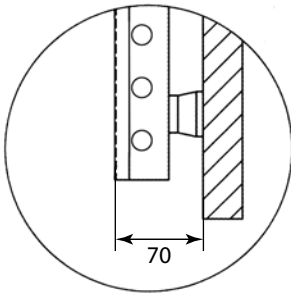

A300
LINES

A300
ZEN

A300
MIRROR

	RAL White		Sandy
	Platinum		Anthracite

Type	H (mm)	L (mm)	Watt: 75/65/20°C
A-300	1374	750	646
	1694	750	801

OVAL

OVAL LINES

OVAL ZEN