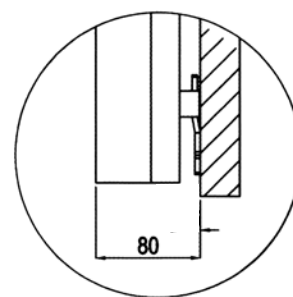

4	PLATEAU
8	FLAT
10	LAVA CHROME
12	LAVA ELEGANT
14	SMART FAMILY
16	STYLE ME
18	TREND A100 & A200
20	TREND A300
22	OVAL

PLATEAU

RAL 9003

RAL

	H (mm)	L (mm)	Watt: 75/65/20°C
PLATEAU HORIZONTAL	300	500	433
	400	800	872
	500	800	1039
	600	600	899
	600	800	1199

	H (mm)	L (mm)	Watt: 75/65/20°C
PLATEAU VERTICAL	1800	300	918
	2000	300	981

FLAT

RAL

RAL 9003

Made to measure is possible
Radiator Specials; 3 to 4 weeks production time

H (mm)	L (mm)	Watt: 75/65/20°C
400	320	148
500		185
700		259
800		296
1200		444
400	420	185
500		231
700		323
800		370
1200		550
400	520	222
500		278
700		389
800		444
1200		667

LAVA CHROME

RAL

RAL 9003

Cr

STRAIGHT

ROUNDED

Made to measure is possible

H (mm)	L (mm)	Watt: 75/65/20°C
600	400	267
800	400	298
800	500	364
850	390	238
1200	500	546

H (mm)	L (mm)	Watt: 75/65/20°C
720	440	267
1000	440	376
1270	440	483
720	520	328
1000	520	436
1000	630	499

LAVA ELEGANT

RAL

RAL 9003

Cr

Made to measure is possible

H (mm)	L (mm)	Electrical element
600	400	400 W
850	390	400 W