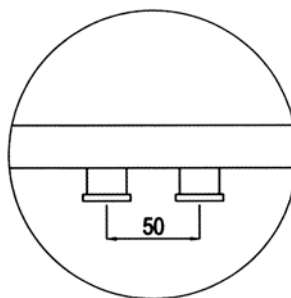

LAVA CHROME

RAL

RAL 9003

Cr

STRAIGHT

ROUNDED

Made to measure is possible

H (mm)	L (mm)	Watt: 75/65/20°C
600	400	267
800	400	298
800	500	364
850	390	238
1200	500	546

H (mm)	L (mm)	Watt: 75/65/20°C
720	440	267
1000	440	376
1270	440	483
720	520	328
1000	520	436
1000	630	499

LAVA ELEGANT

RAL

RAL 9003

Cr

Made to measure is possible

H (mm)	L (mm)	Electrical element
600	400	400 W
850	390	400 W

SMART FAMILY

H (mm)	L (mm)	Watt: 75/65/20°C
974	450	388
1374	450	583
1694	450	718
974	600	521
1374	600	751
1694	600	916

STYLE ME

SUNNY BEIGE

DANDY WHITE

H (mm)	L (mm)	Watt: 75/65/20°C
1374	450	583
1694	450	718
1374	600	751
1694	600	916