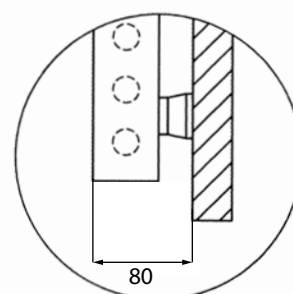

	H (mm)	L (mm)	Watt: 75/65/20°C
PLATEAU VERTICAL	1800	300	918
	2000	300	981

FLAT

RAL

RAL 9003

Made to measure is possible
Radiator Specials; 3 to 4 weeks production time

H (mm)	L (mm)	Watt: 75/65/20°C
400	320	148
500		185
700		259
800		296
1200		444
400	420	185
500		231
700		323
800		370
1200		550
400	520	222
500		278
700		389
800		444
1200		667

LAVA CHROME

RAL

RAL 9003

Cr

STRAIGHT

ROUNDED

Made to measure is possible

H (mm)	L (mm)	Watt: 75/65/20°C
600	400	267
800	400	298
800	500	364
850	390	238
1200	500	546

H (mm)	L (mm)	Watt: 75/65/20°C
720	440	267
1000	440	376
1270	440	483
720	520	328
1000	520	436
1000	630	499

LAVA ELEGANT

RAL

RAL 9003

Cr

Made to measure is possible

H (mm)	L (mm)	Electrical element
600	400	400 W
850	390	400 W