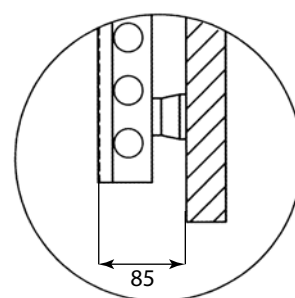

LAVA CHROME

RAL

RAL 9003

Cr

STRAIGHT

ROUNDED

Made to measure is possible

H (mm)	L (mm)	Watt: 75/65/20°C
600	400	267
800	400	298
800	500	364
850	390	238
1200	500	546

H (mm)	L (mm)	Watt: 75/65/20°C
720	440	267
1000	440	376
1270	440	483
720	520	328
1000	520	436
1000	630	499

LAVA ELEGANT

RAL

RAL 9003

Cr

Made to measure is possible

H (mm)	L (mm)	Electrical element
600	400	400 W
850	390	400 W

SMART FAMILY

H (mm)	L (mm)	Watt: 75/65/20°C
974	450	388
1374	450	583
1694	450	718
974	600	521
1374	600	751
1694	600	916

STYLE ME

SUNNY BEIGE

DANDY WHITE

H (mm)	L (mm)	Watt: 75/65/20°C
1374	450	583
1694	450	718
1374	600	751
1694	600	916