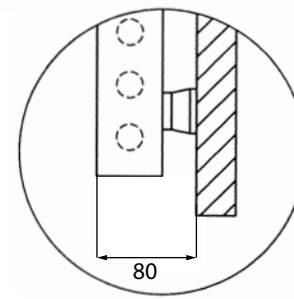

	H (mm)	L (mm)	Watt: 75/65/20°C
PLATEAU VERTICAL	1800	300	918
	2000	300	981

FLAT

RAL

RAL 9003

Made to measure is possible
Radiator Specials; 3 to 4 weeks production time

H (mm)	L (mm)	Watt: 75/65/20°C
400	320	148
500		185
700		259
800		296
1200		444
400	420	185
500		231
700		323
800		370
1200		550
400	520	222
500		278
700		389
800		444
1200		667

LAVA CHROME

RAL

RAL 9003

Cr

STRAIGHT

ROUNDED

Made to measure is possible

H (mm)	L (mm)	Watt: 75/65/20°C
600	400	267
800	400	298
800	500	364
850	390	238
1200	500	546

H (mm)	L (mm)	Watt: 75/65/20°C
720	440	267
1000	440	376
1270	440	483
720	520	328
1000	520	436
1000	630	499

LAVA ELEGANT

RAL

RAL 9003

Cr

Made to measure is possible

H (mm)	L (mm)	Electrical element
600	400	400 W
850	390	400 W

SMART FAMILY

H (mm)	L (mm)	Watt: 75/65/20°C
974	450	388
1374	450	583
1694	450	718
974	600	521
1374	600	751
1694	600	916

STYLE ME

SUNNY BEIGE

DANDY WHITE

H (mm)	L (mm)	Watt: 75/65/20°C
1374	450	583
1694	450	718
1374	600	751
1694	600	916