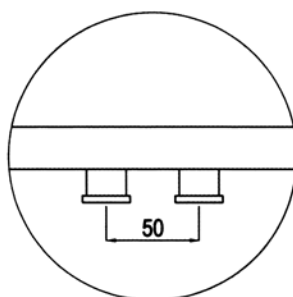

4	PLATEAU
8	FLAT
10	LAVA CHROME
12	LAVA ELEGANT
14	SMART FAMILY
16	STYLE ME
18	TREND A100 & A200
20	TREND A300
22	OVAL

PLATEAU

RAL 9003

RAL

	H (mm)	L (mm)	Watt: 75/65/20°C
PLATEAU HORIZONTAL	300	500	433
	400	800	872
	500	800	1039
	600	600	899
	600	800	1199

	H (mm)	L (mm)	Watt: 75/65/20°C
PLATEAU VERTICAL	1800	300	918
	2000	300	981

FLAT

RAL

RAL 9003

Made to measure is possible
Radiator Specials; 3 to 4 weeks production time

H (mm)	L (mm)	Watt: 75/65/20°C
400	320	148
500		185
700		259
800		296
1200		444
400	420	185
500		231
700		323
800		370
1200		550
400	520	222
500		278
700		389
800		444
1200		667

LAVA CHROME

RAL

RAL 9003

Cr

STRAIGHT

ROUNDED

Made to measure is possible

H (mm)	L (mm)	Watt: 75/65/20°C
600	400	267
800	400	298
800	500	364
850	390	238
1200	500	546

H (mm)	L (mm)	Watt: 75/65/20°C
720	440	267
1000	440	376
1270	440	483
720	520	328
1000	520	436
1000	630	499

LAVA ELEGANT

RAL

RAL 9003

Cr

Made to measure is possible

H (mm)	L (mm)	Electrical element
600	400	400 W
850	390	400 W