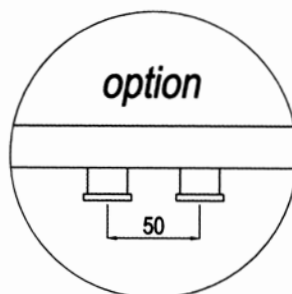

LAVA CHROME

RAL

RAL 9003

Cr

STRAIGHT

ROUNDED

Made to measure is possible

H (mm)	L (mm)	Watt: 75/65/20°C
600	400	267
800	400	298
800	500	364
850	390	238
1200	500	546

H (mm)	L (mm)	Watt: 75/65/20°C
720	440	267
1000	440	376
1270	440	483
720	520	328
1000	520	436
1000	630	499

LAVA ELEGANT

RAL

RAL 9003

Cr

Made to measure is possible

H (mm)	L (mm)	Electrical element
600	400	400 W
850	390	400 W