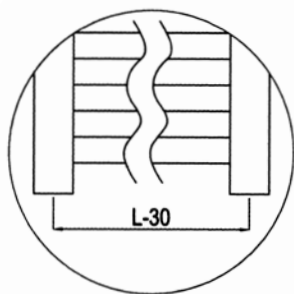

	H (mm)	L (mm)	Watt: 75/65/20°C
PLATEAU VERTICAL	1800	300	918
	2000	300	981

FLAT

RAL

RAL 9003

Made to measure is possible
Radiator Specials; 3 to 4 weeks production time

H (mm)	L (mm)	Watt: 75/65/20°C
400	320	148
500		185
700		259
800		296
1200		444
400	420	185
500		231
700		323
800		370
1200		550
400	520	222
500		278
700		389
800		444
1200		667

LAVA CHROME

RAL

RAL 9003

Cr

STRAIGHT

ROUNDED

Made to measure is possible

H (mm)	L (mm)	Watt: 75/65/20°C
600	400	267
800	400	298
800	500	364
850	390	238
1200	500	546

H (mm)	L (mm)	Watt: 75/65/20°C
720	440	267
1000	440	376
1270	440	483
720	520	328
1000	520	436
1000	630	499

LAVA ELEGANT

RAL

RAL 9003

Cr

Made to measure is possible

H (mm)	L (mm)	Electrical element
600	400	400 W
850	390	400 W