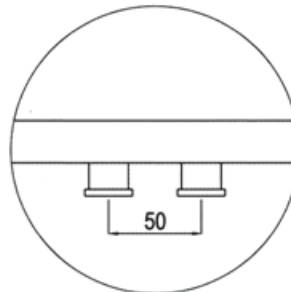

LAVA CHROME

RAL

RAL 9003

Cr

STRAIGHT

ROUNDED

Made to measure is possible

H (mm)	L (mm)	Watt: 75/65/20°C
600	400	267
800	400	298
800	500	364
850	390	238
1200	500	546

H (mm)	L (mm)	Watt: 75/65/20°C
720	440	267
1000	440	376
1270	440	483
720	520	328
1000	520	436
1000	630	499

LAVA ELEGANT

RAL

RAL 9003

Cr

Made to measure is possible

H (mm)	L (mm)	Electrical element
600	400	400 W
850	390	400 W

A300
LINES

A300
ZEN

A300
MIRROR

	RAL White		Sandy
	Platinum		Anthracite

Type	H (mm)	L (mm)	Watt: 75/65/20°C
A-300	1374	750	646
	1694	750	801

OVAL

OVAL LINES

OVAL ZEN

OVAL COVER

H (mm)	L (mm)	Watt: 75/65/20°C
1374	600	1310
1694	600	1545

VALVES AND ELECTRIC HEATERS

RAL  RAL colour table

RAL 9003  Traffic white

RAL 9005  Jet Black

Cr  Chrome

 Yacht