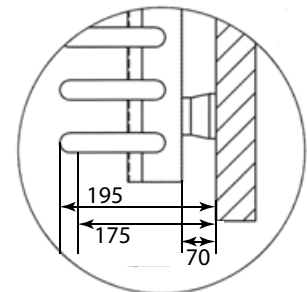

LAVA CHROME

RAL

RAL 9003

Cr

STRAIGHT

ROUNDED

Made to measure is possible

H (mm)	L (mm)	Watt: 75/65/20°C
600	400	267
800	400	298
800	500	364
850	390	238
1200	500	546

TREND A100 & A200

A100

A200

RAL White
 Sandy

Platinum
 Anthracite

Type	H (mm)	L (mm)	Watt: 75/65/20°C
A-100	1374	550	614
A-100	1694	550	793
A-200	1374	750	625
A-200	1694	750	770

TREND A300

A300
COVER

A300
LINES

A300
ZEN

A300
MIRROR

	RAL White		Sandy
	Platinum		Anthracite

Type	H (mm)	L (mm)	Watt: 75/65/20°C
A-300	1374	750	646
	1694	750	801

OVAL

OVAL LINES

OVAL ZEN

OVAL COVER

H (mm)	L (mm)	Watt: 75/65/20°C
1374	600	1310
1694	600	1545

VALVES AND ELECTRIC HEATERS

RAL  RAL colour table

RAL 9003  Traffic white

RAL 9005  Jet Black

Cr  Chrome

 Yacht